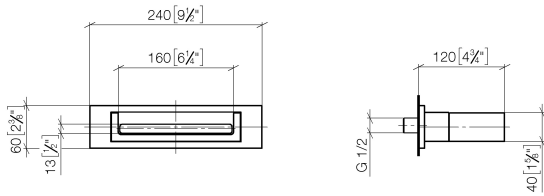

13 420 979

- 120mm projection
- CASCADE, max. flow rate 26.5 l/min (at 3 bar)
- cover plate 240 x 60 mm
- 1/2" connection
- plug-link mounting

Fits: IMO, LULU, MADISON, MEM, TARA,  
CL.1, LISSÉ, VAIA, META, CYO

13 420 979

mm [inches]

**Flow rate chart**

**Trajectory diagram**

**Certificates**

LGA\_18615.

13 420 979

Parts for other finishes can be found here: [Chrome](#)

### Spare parts list

No.	Item Number	Name	Quantity used	Delivery time
1	04 30 31 024 01 90	fixing set	1	2
2	09 17 97 056 90	holder	1	2
3	90 24 05 008 00 90	nipple set	1	2
4	09 14 10 504 90	seal	1	2
5	90 29 30 040 00 90	insert	1	2
6	09 17 11 044 20 90	distributor	1	2
7	09 27 97 034-42	rosette	1	60
8	09 31 11 049 90	pin	4	2
9	09 30 30 147 90	screw	2	2
10	09 30 30 086 90	screw	4	2
11	09 30 01 104-42	casing	1	60
12	09 14 03 504 90	seal	1	2
13	09 11 94 046-42	spout	1	60