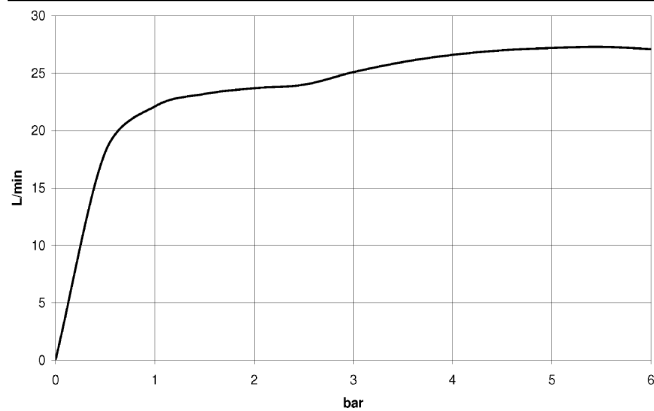

13 420 979

- 120mm projection
- CASCADE, max. flow rate 26.5 l/min (at 3 bar)
- cover plate 240 x 60 mm
- 1/2" connection
- plug-link mounting

Fits: IMO, LULU, MADISON, MEM, TARA,  
CL.1, LISSÉ, VAIA, META, CYO

13 420 979

mm [inches]

**Flow rate chart**

**Trajectory diagram**

**Certificates**

LGA\_18615.

13 420 979

Parts for other finishes can be found here: [Chrome](#)

### Spare parts list

No.	Item Number	Name	Quantity used	Delivery time
1	04 30 31 024 01 90	fixing set	1	2
2	09 17 97 056 90	holder	1	2
3	90 24 05 008 00 90	nipple set	1	2
4	09 14 10 504 90	seal	1	2
5	90 29 30 040 00 90	insert	1	2
6	09 17 11 044 20 90	distributor	1	2
7	09 27 97 034-42	rosette	1	60
8	09 31 11 049 90	pin	4	2
9	09 30 30 147 90	screw	2	2
10	09 30 30 086 90	screw	4	2
11	09 30 01 104-42	casing	1	60
12	09 14 03 504 90	seal	1	2
13	09 11 94 046-42	spout	1	60