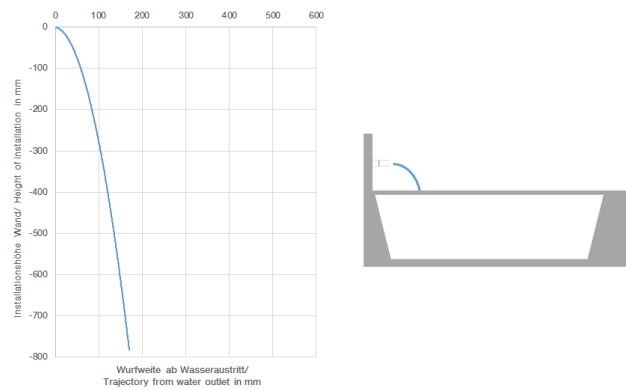

13 420 979

- 120mm projection
- CASCADE, max. flow rate 26.5 l/min (at 3 bar)
- cover plate 240 x 60 mm
- 1/2" connection
- plug-link mounting

Fits: IMO, LULU, MADISON, MEM, TARA,  
CL.1, LISSÉ, VAIA, META, CYO

13 420 979

mm [inches]

**Flow rate chart**

**Trajectory diagram**

**Certificates**

LGA\_18615.

13 420 979

Parts for other finishes can be found here: [Chrome](#)

### Spare parts list

No.	Item Number	Name	Quantity used	Delivery time
1	04 30 31 024 01 90	fixing set	1	2
2	09 17 97 056 90	holder	1	2
3	90 24 05 008 00 90	nipple set	1	2
4	09 14 10 504 90	seal	1	2
5	90 29 30 040 00 90	insert	1	2
6	09 17 11 044 20 90	distributor	1	2
7	09 27 97 034-42	rosette	1	60
8	09 31 11 049 90	pin	4	2
9	09 30 30 147 90	screw	2	2
10	09 30 30 086 90	screw	4	2
11	09 30 01 104-42	casing	1	60
12	09 14 03 504 90	seal	1	2
13	09 11 94 046-42	spout	1	60